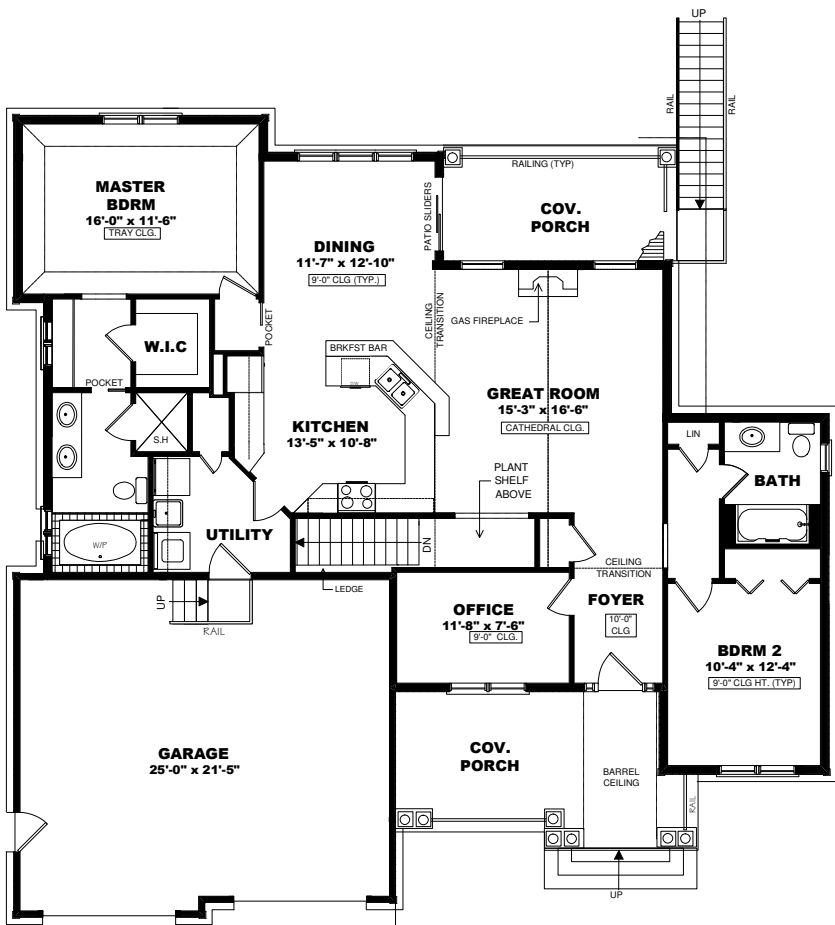

# Mastroianni Construction

CUSTOM BUILT HOMES

MAIN FLOOR PLAN  
1,600 sq ft

LOWER FLOOR PLAN  
1,600 sq ft

# The Secord

— 1,600 sq ft Bungalow —