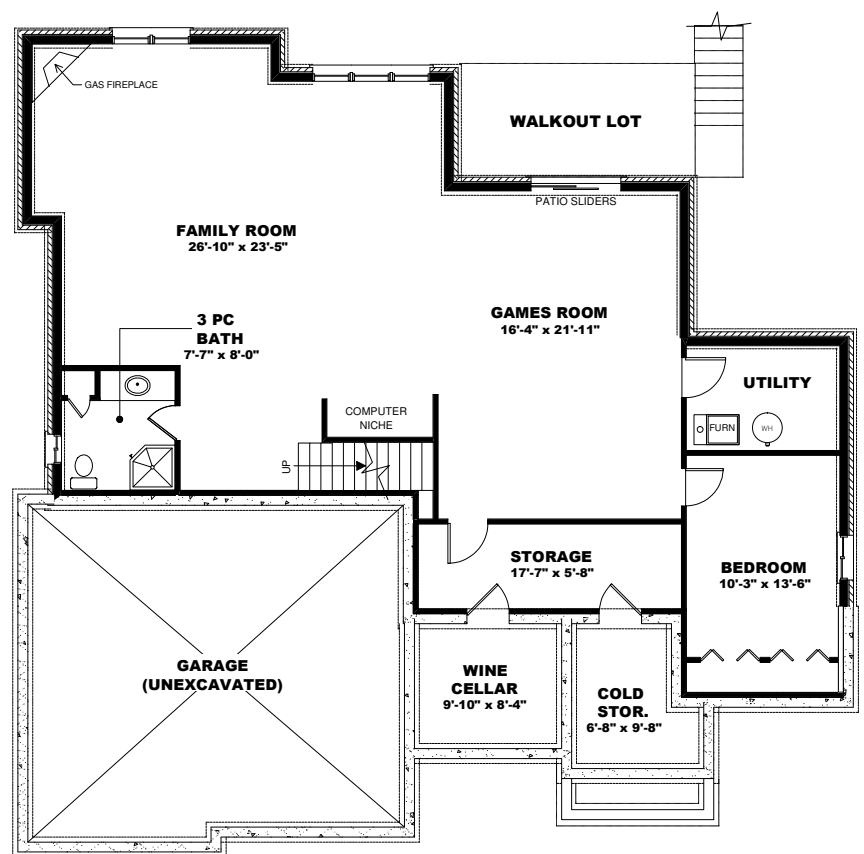

# Mastroianni Construction

CUSTOM BUILT HOMES

MAIN FLOOR PLAN  
1,600 sq ft

LOWER FLOOR PLAN  
1,600 sq ft

# The Secord

— 1,600 sq ft Bungalow —