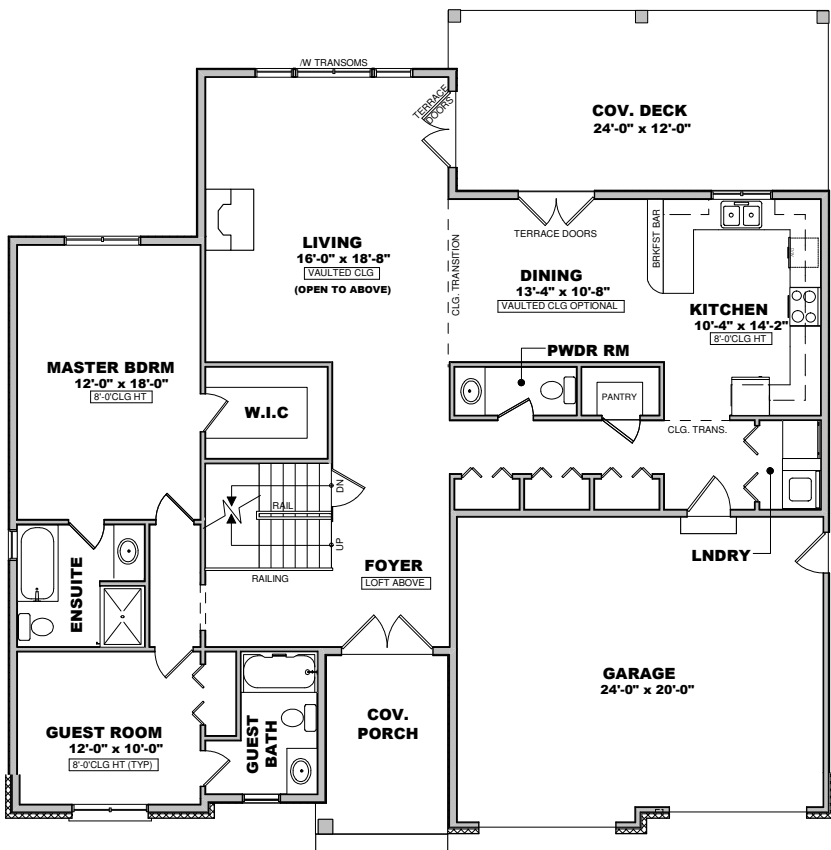

Mastroianni Construction

CUSTOM BUILT HOMES

MAIN FLOOR PLAN
1,735 sq ft

LOFT FLOOR PLAN
396 sq ft

The Scottsdale

— 2,131 sq ft Two Storey —