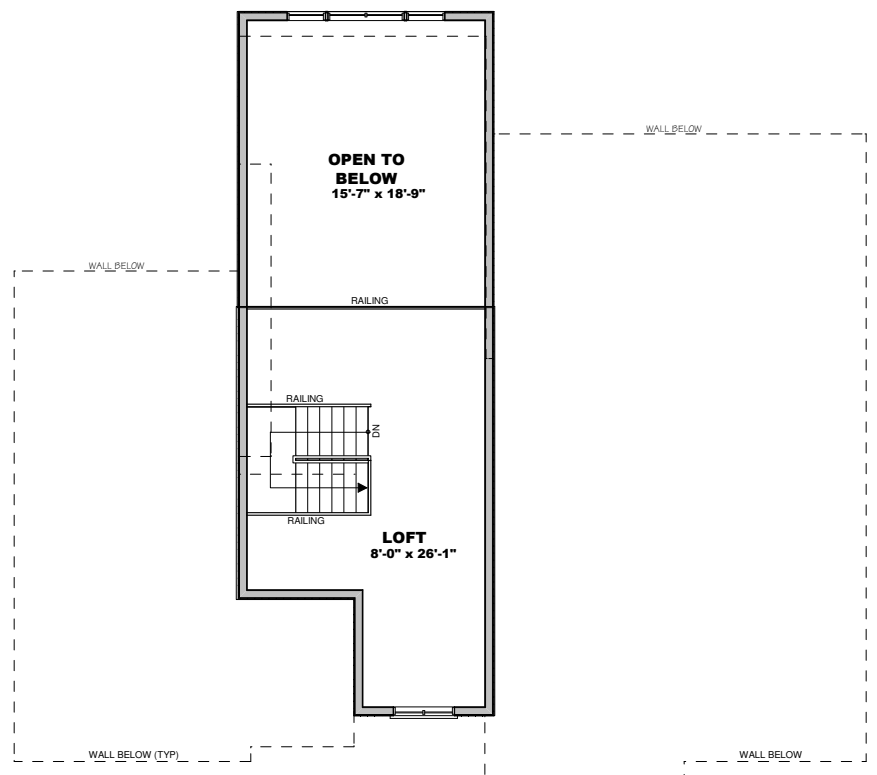

Mastroianni Construction

CUSTOM BUILT HOMES

MAIN FLOOR PLAN
1,735 sq ft

LOFT FLOOR PLAN
396 sq ft

The Scottsdale

— 2,131 sq ft Two Storey —