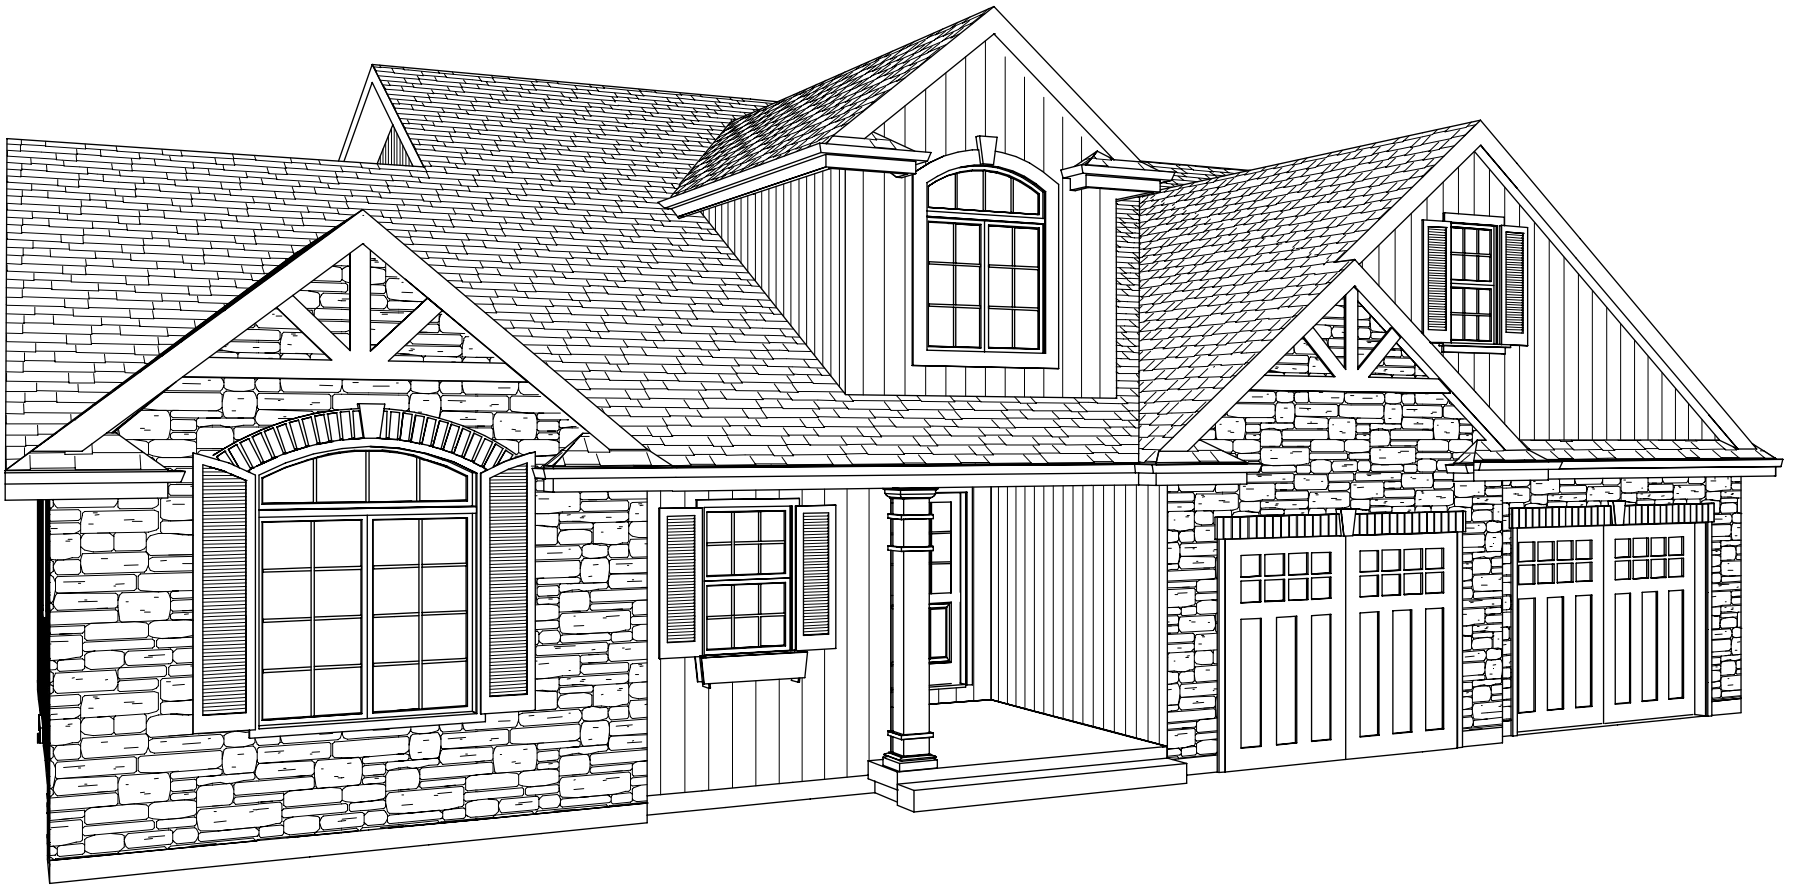

Mastroianni Construction

CUSTOM BUILT HOMES

MAIN FLOOR PLAN
1,735 sq ft

LOFT FLOOR PLAN
396 sq ft

The Scottsdale

— 2,131 sq ft Two Storey —