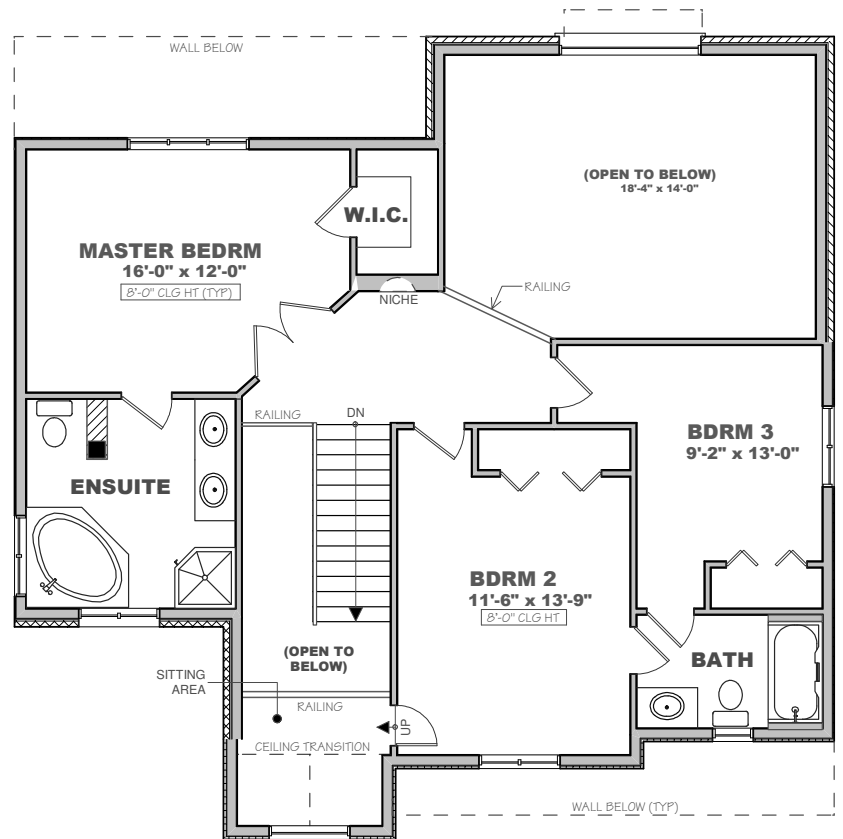

Mastroianni Construction

CUSTOM BUILT HOMES

The Prescott

— 1,816 sq ft Two Storey —