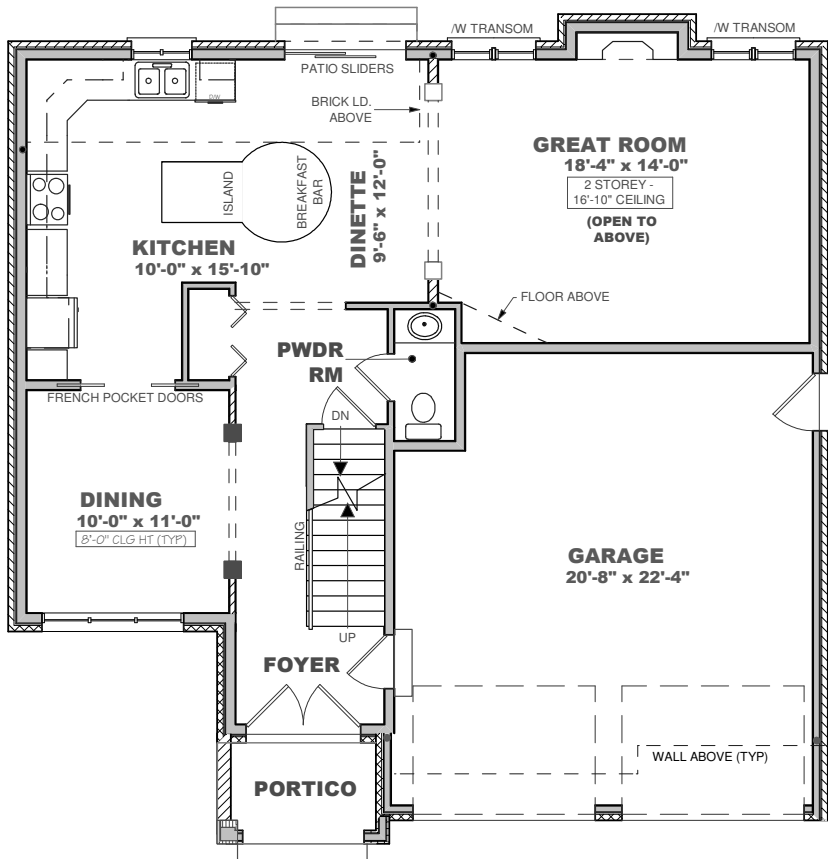

Mastroianni Construction

CUSTOM BUILT HOMES

The Prescott

— 1,816 sq ft Two Storey —