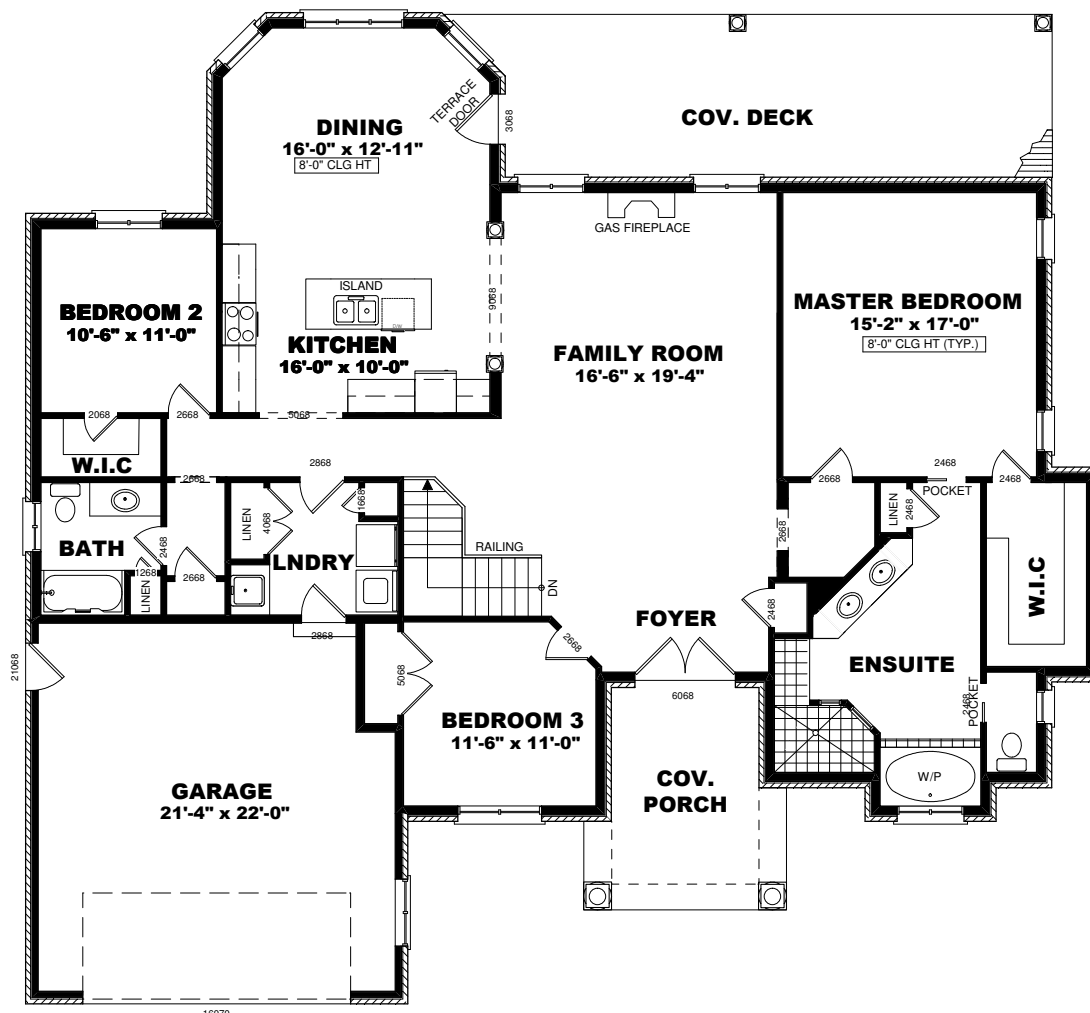

Mastroianni Construction

CUSTOM BUILT HOMES

The Monterey

— 2,203 sq ft Bungalow —