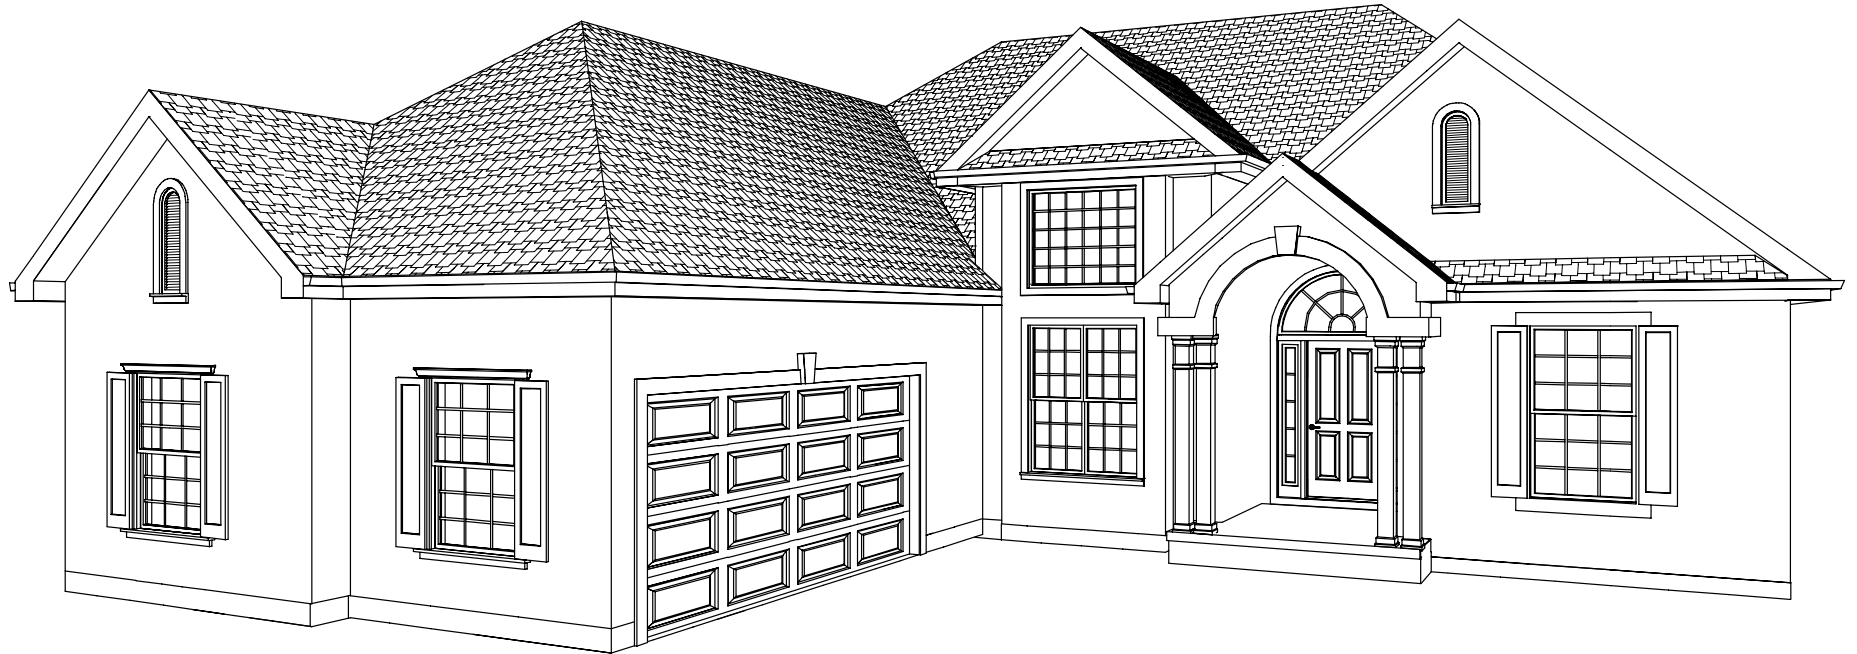

Mastroianni Construction

CUSTOM BUILT HOMES

The Manchester

— 1,693 sq ft Bungalow —