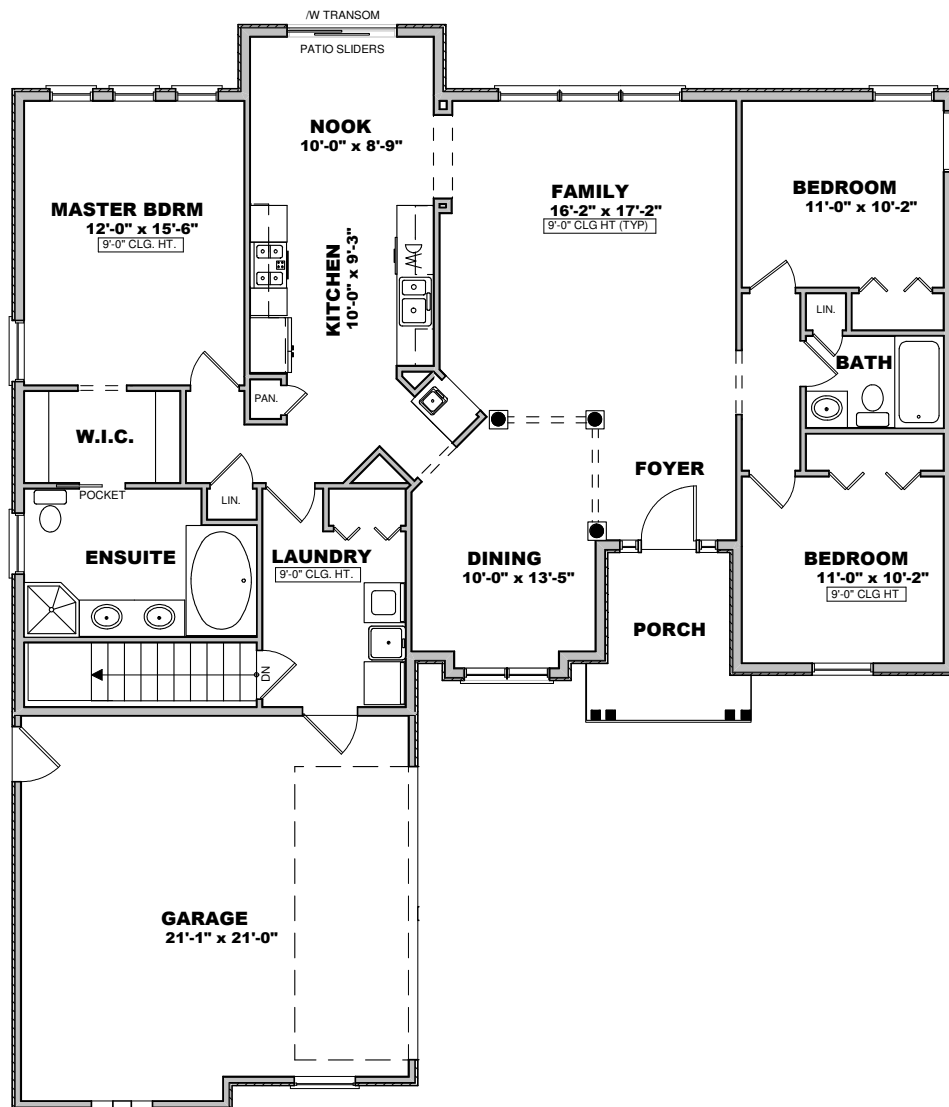

Mastroianni Construction

CUSTOM BUILT HOMES

The Manchester

— 1,693 sq ft Bungalow —