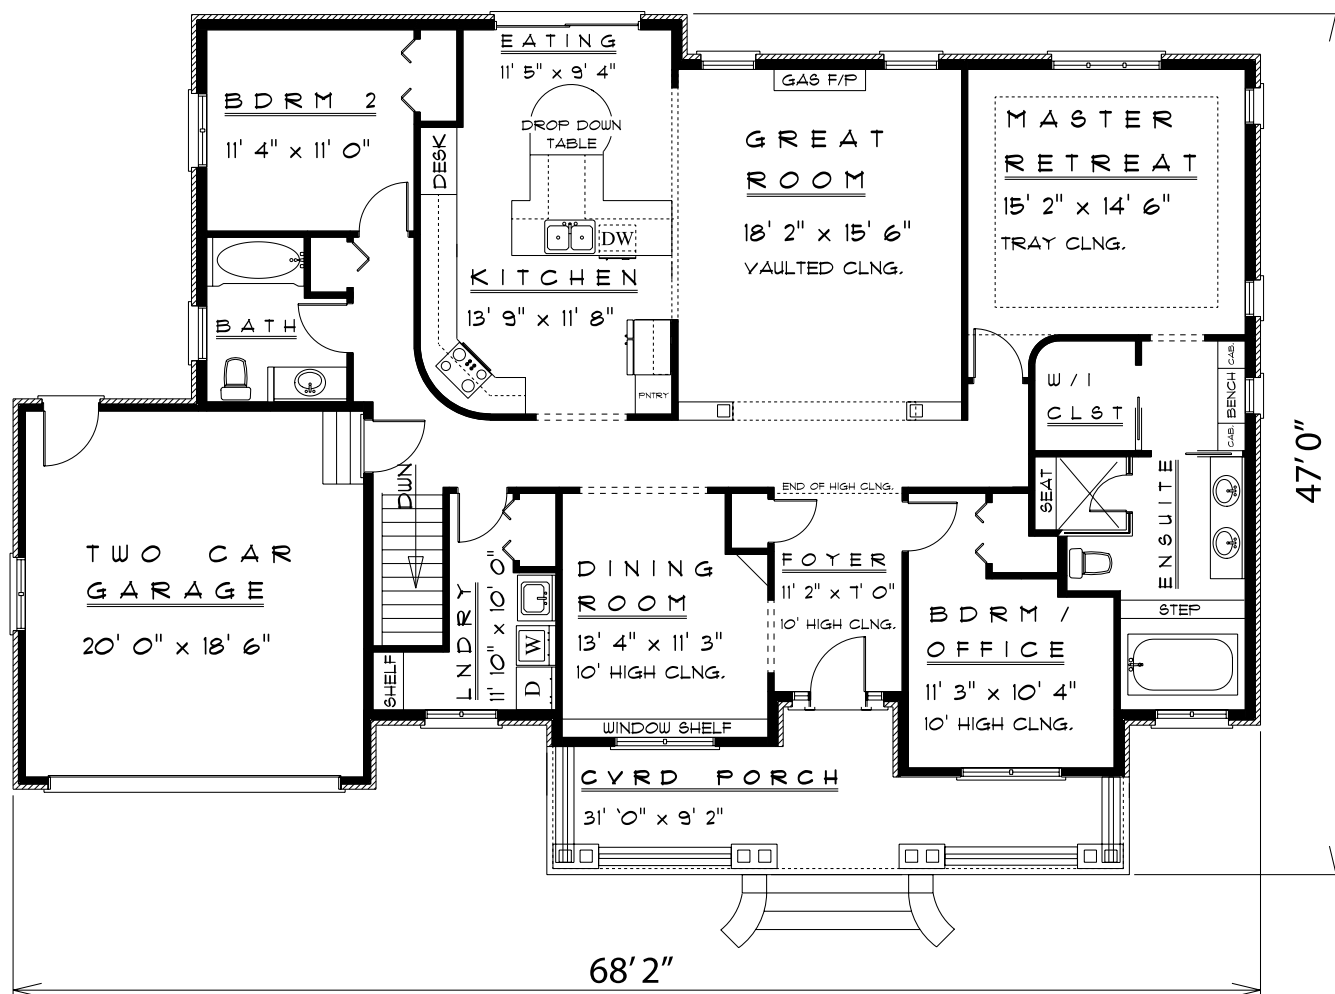

# The Hartland

— 2,100 sq ft Bungalow —