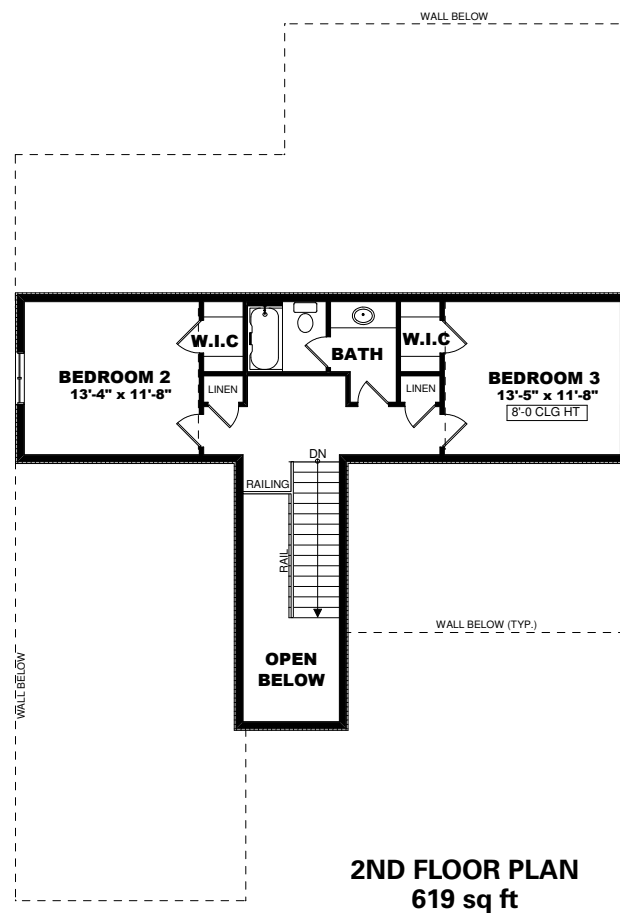

Mastroianni Construction

CUSTOM BUILT HOMES

The Cumberland

— 2,530 sq ft Bungalow —