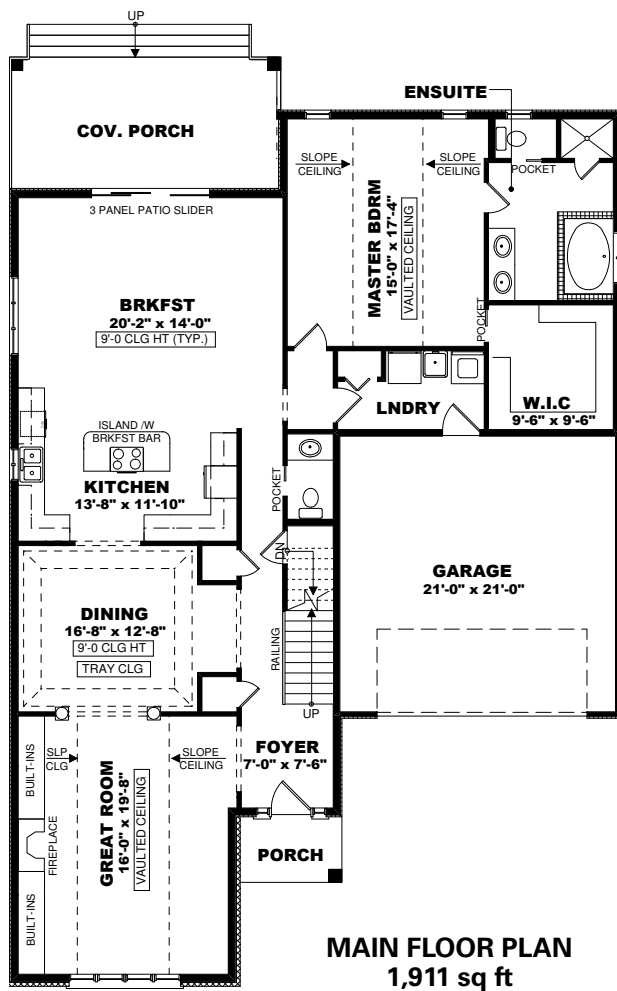

Mastroianni Construction

CUSTOM BUILT HOMES

The Cumberland

— 2,530 sq ft Bungalow —