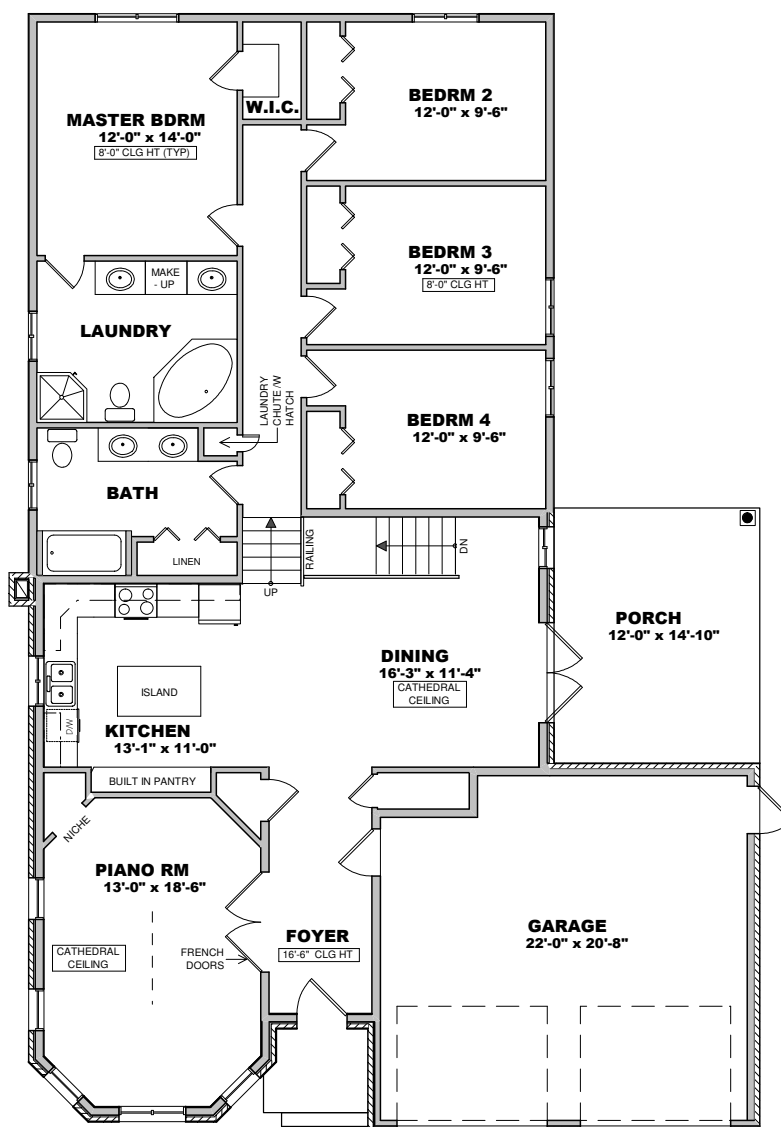

Mastroianni Construction

CUSTOM BUILT HOMES

The Concord

— 1,846 sq ft Backsplit —