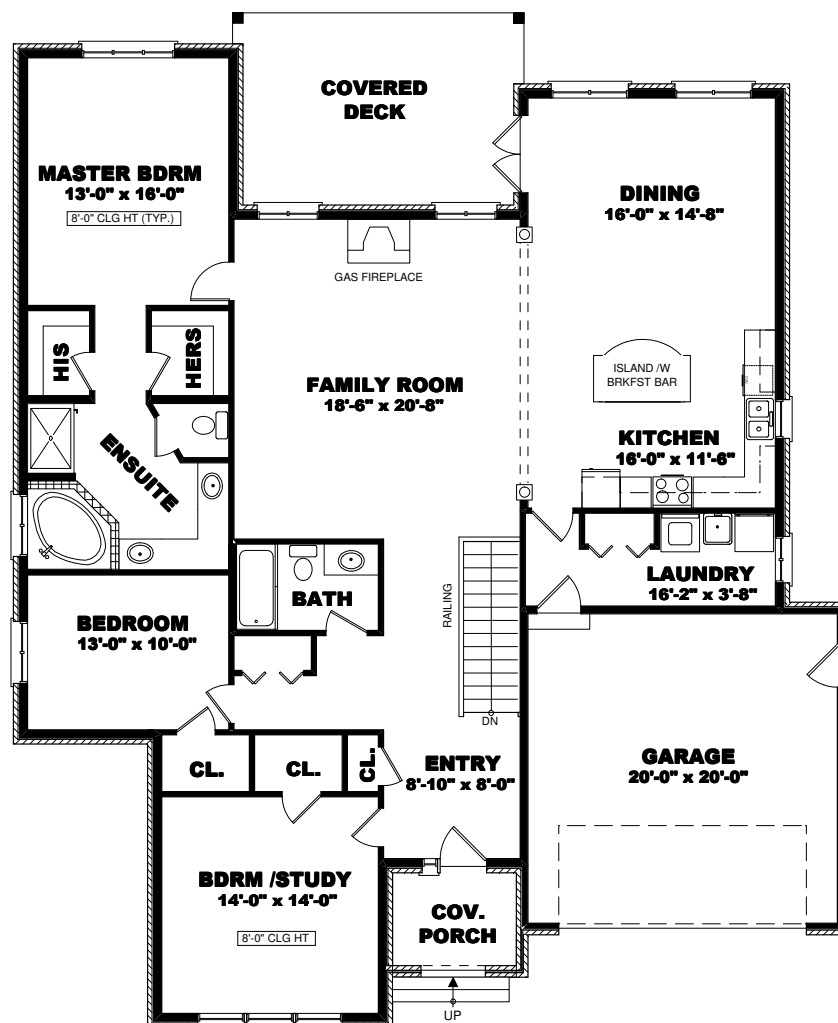

Mastroianni Construction

CUSTOM BUILT HOMES

The Carlton

— 2,053 sq ft Bungalow —