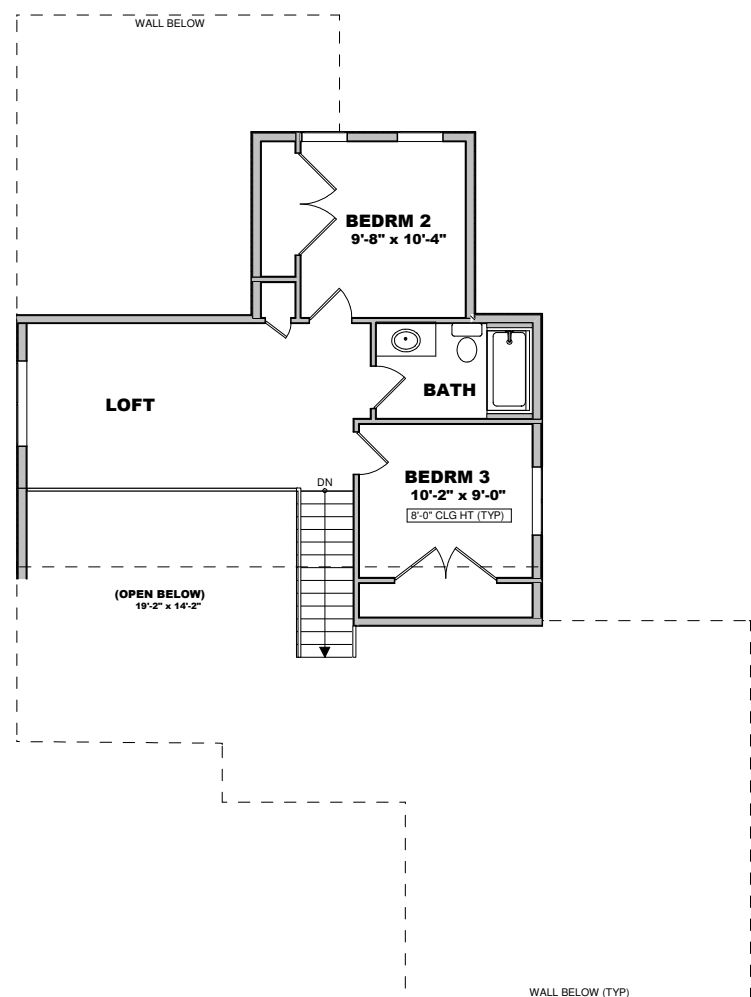

Mastroianni Construction

CUSTOM BUILT HOMES

MAIN FLOOR PLAN
1,201 sq ft

2ND FLOOR PLAN
552 sq ft

The Brunswick

— 1,753 sq ft Bungalow —