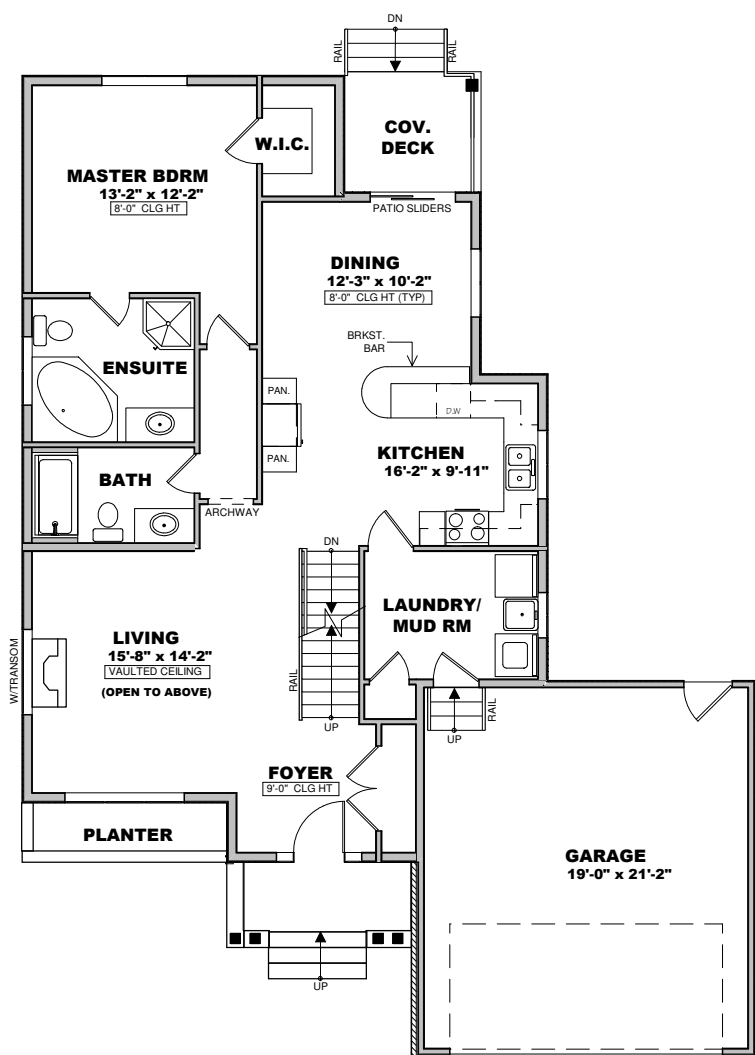

Mastroianni Construction

CUSTOM BUILT HOMES

MAIN FLOOR PLAN
1,201 sq ft

2ND FLOOR PLAN
552 sq ft

The Brunswick

— 1,753 sq ft Bungalow —