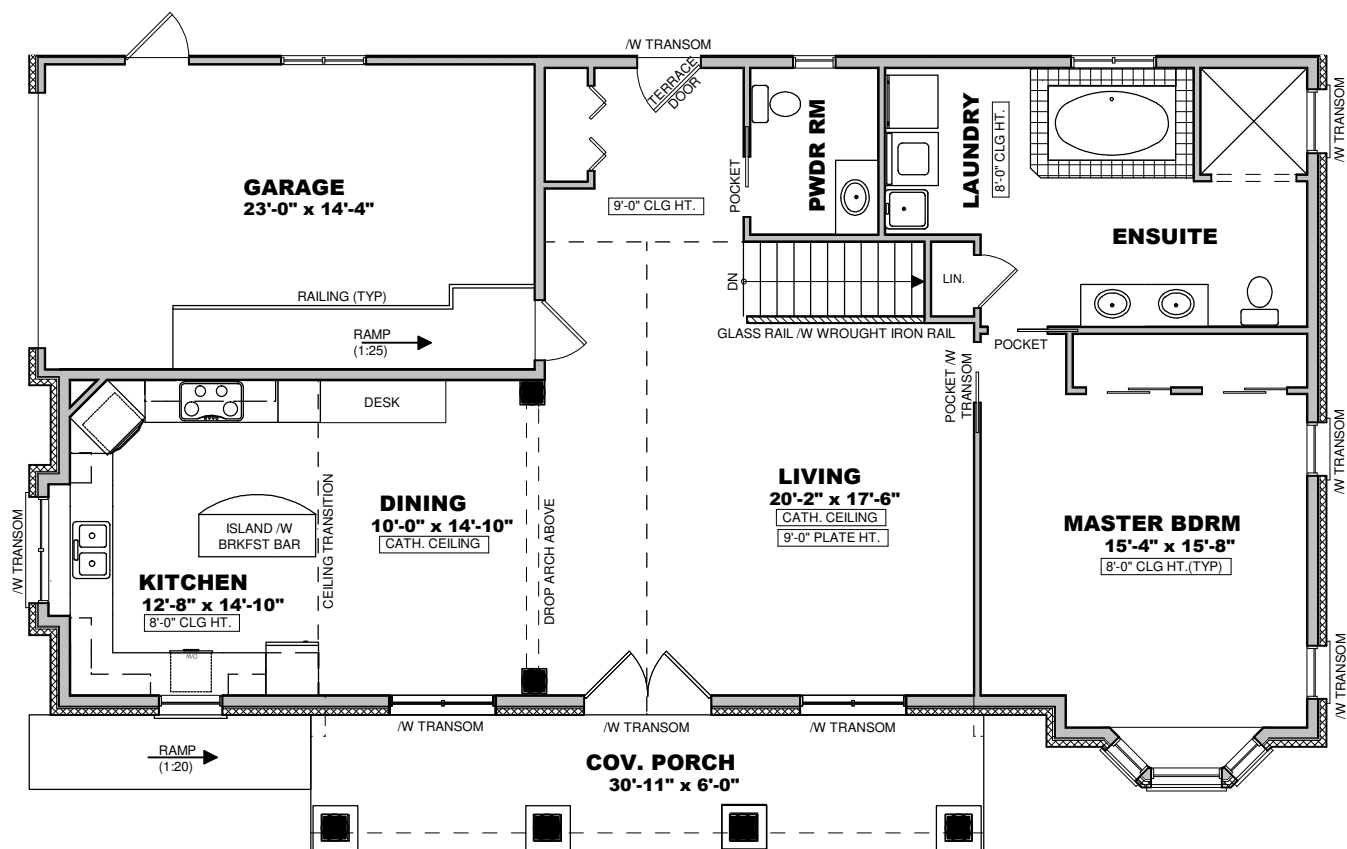

Mastroianni Construction

CUSTOM BUILT HOMES

The Brentwood

— 1,564 sq ft Bungalow —